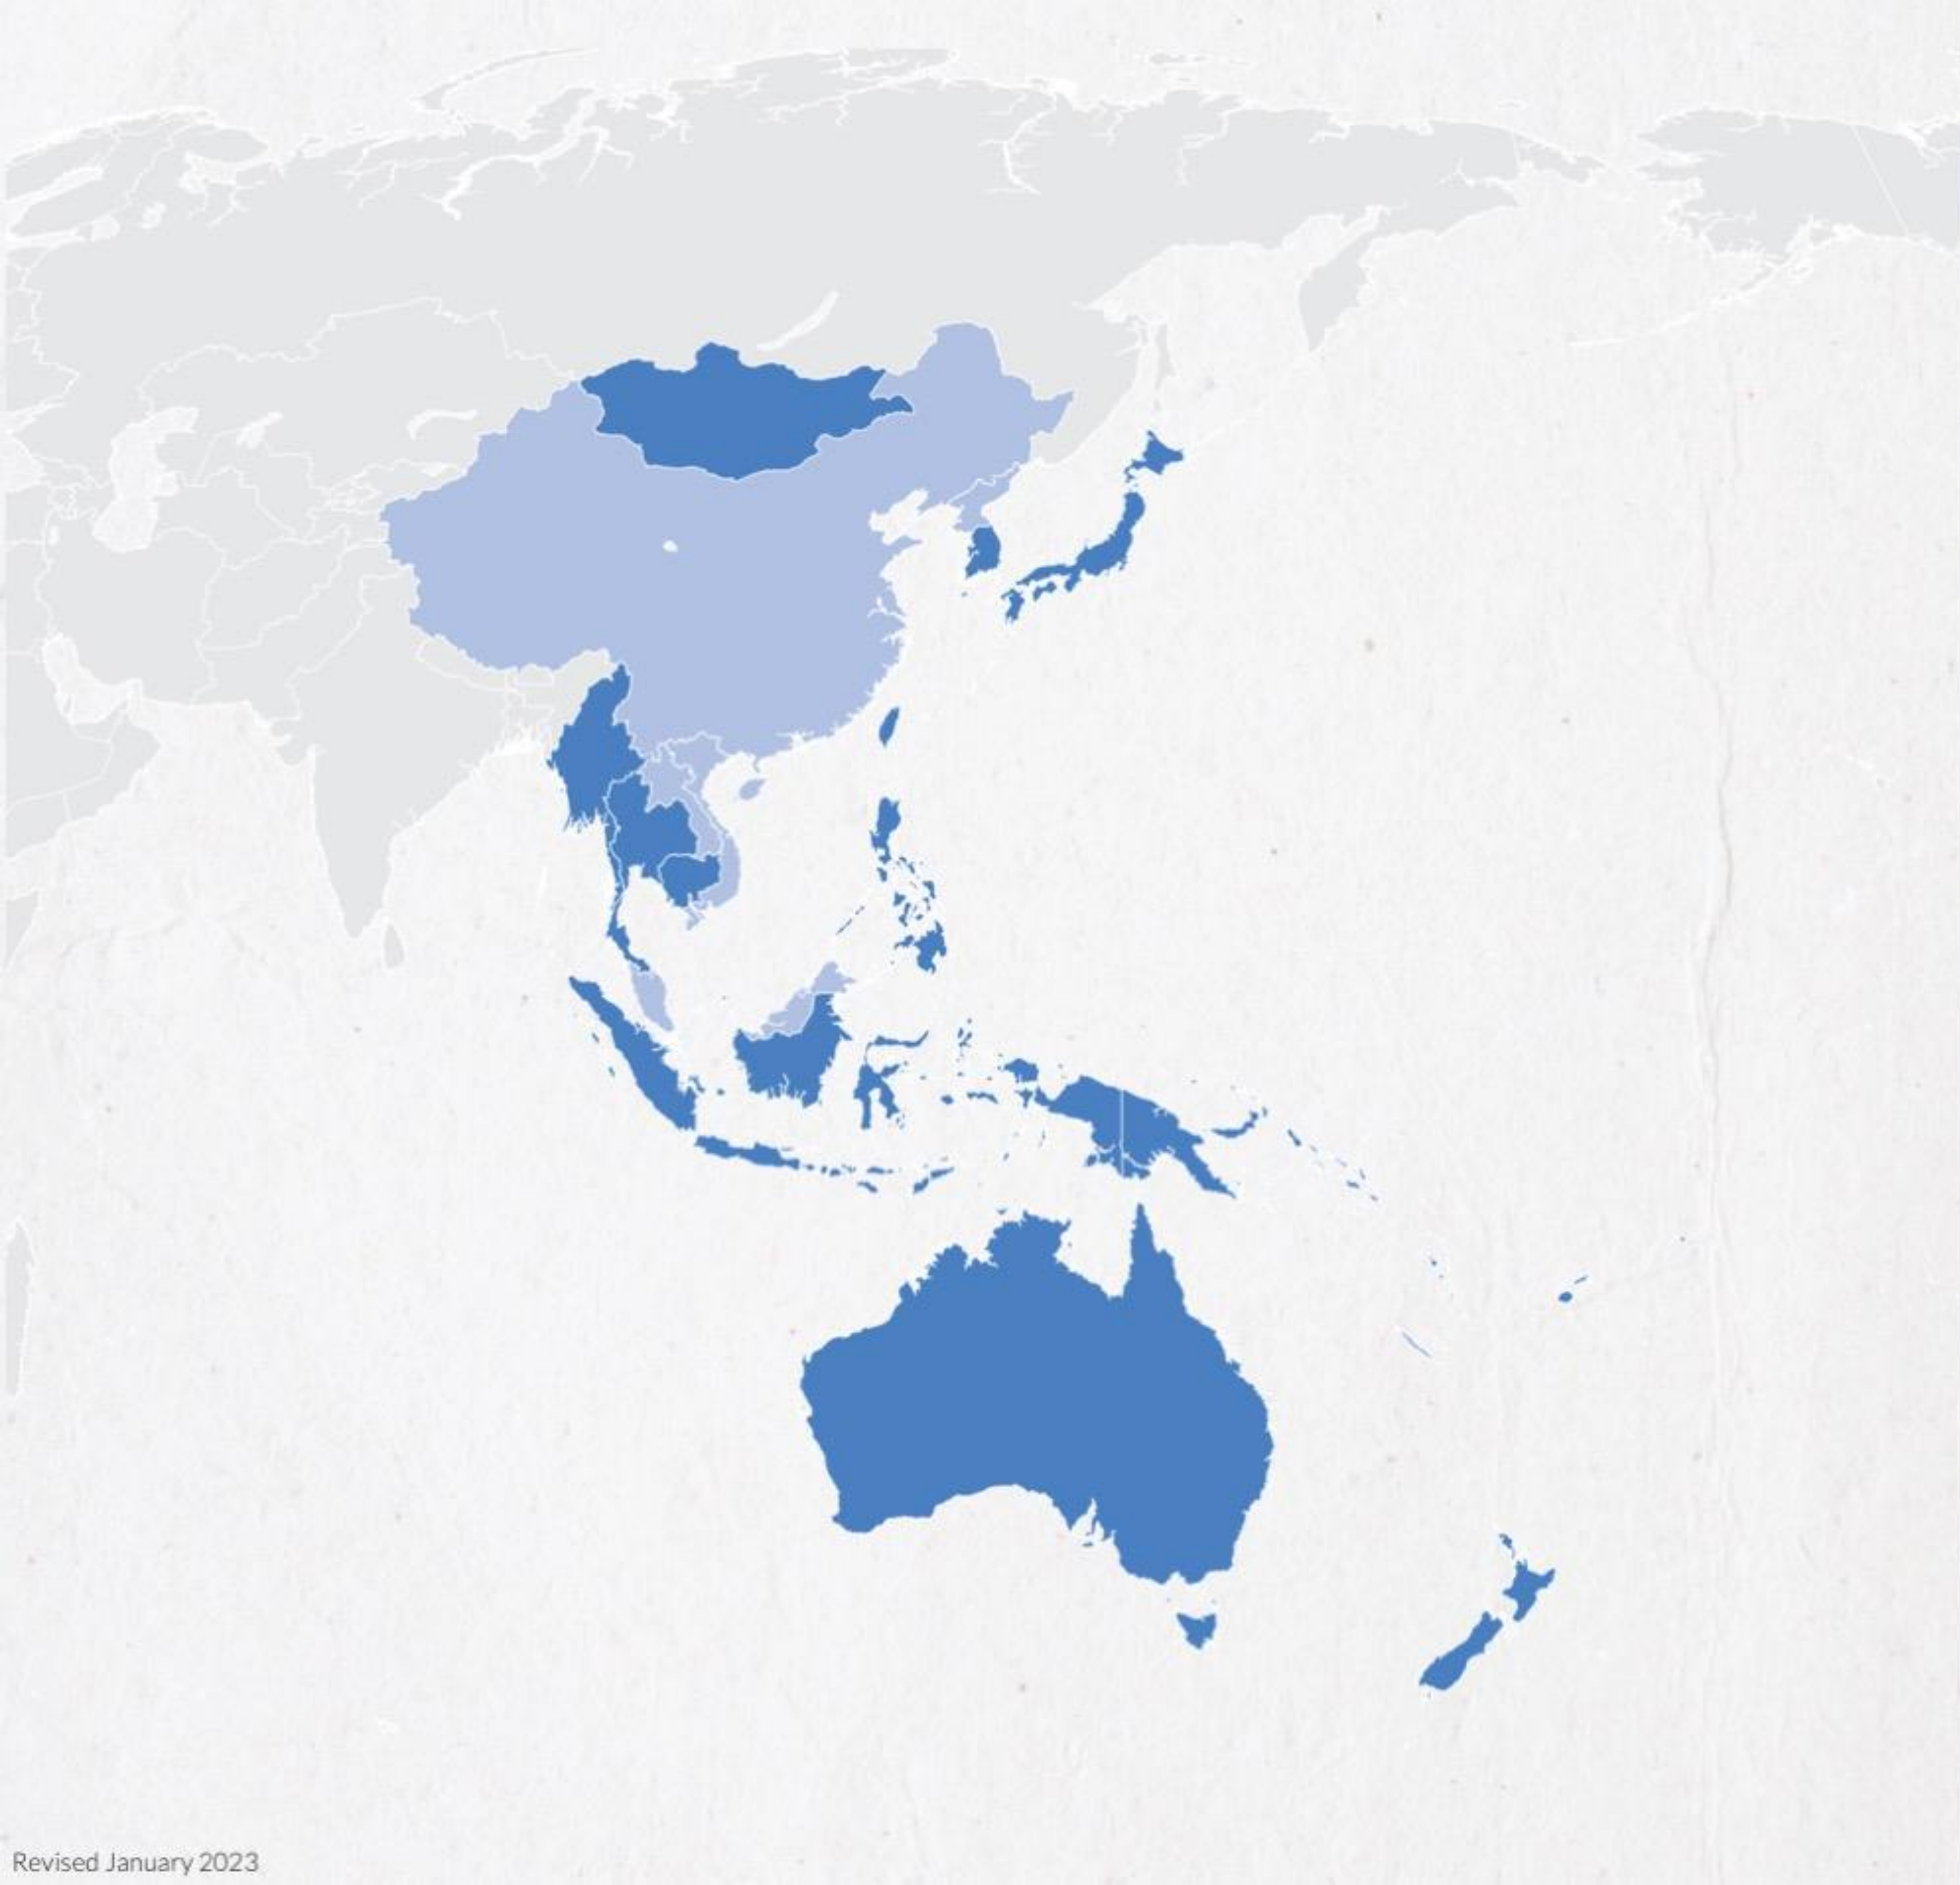

# WORLD REGIONS

USA/CANADA

EURASIA

MESOAMERICA

ASIA-PACIFIC

SOUTH AMERICA

AFRICA

# ASIA-PACIFIC REGION

**32**  
World areas

## OUR **MISSIONARIES**

**482**  
missionaries

**257**  
missionary kids

from  
**60**  
world areas

serving in  
**83**  
countries

**41**  
new missionary  
deployments

# MISSIONARIES COME FROM **60 WORLD AREAS**

PIONEER, DEVELOP  
AND RESOURCE  
LOCAL,  
INTERDEPENDENT, AND  
SUSTAINABLE  
NAZARENE CHURCHES

NAZARENE MISSIONS  
CENTERS AROUND  
COMPASSION, EVANGELISM,  
AND  
EDUCATION.